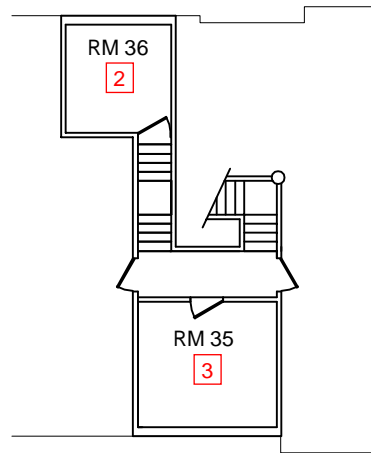

PUEBLO LODGE FIRST FLOOR

**[TOTAL 44 BEDS]
+8 COTS OPTIONAL**

19480 Bear Creek Rd, Los Gatos, CA 95033
 (669) 269-8811
www.greenmountainretreat.com
info@greenmountainretreat.com

**PUEBLO LODGE
SECOND FLOOR**
[TOTAL 54 BEDS]

**PUEBLO LODGE
PENTHOUSE**
[TOTAL 5 BEDS]

19480 Bear Creek Rd, Los Gatos, CA 95033
 (669) 269-8811
www.greenmountainretreat.com
info@greenmountainretreat.com