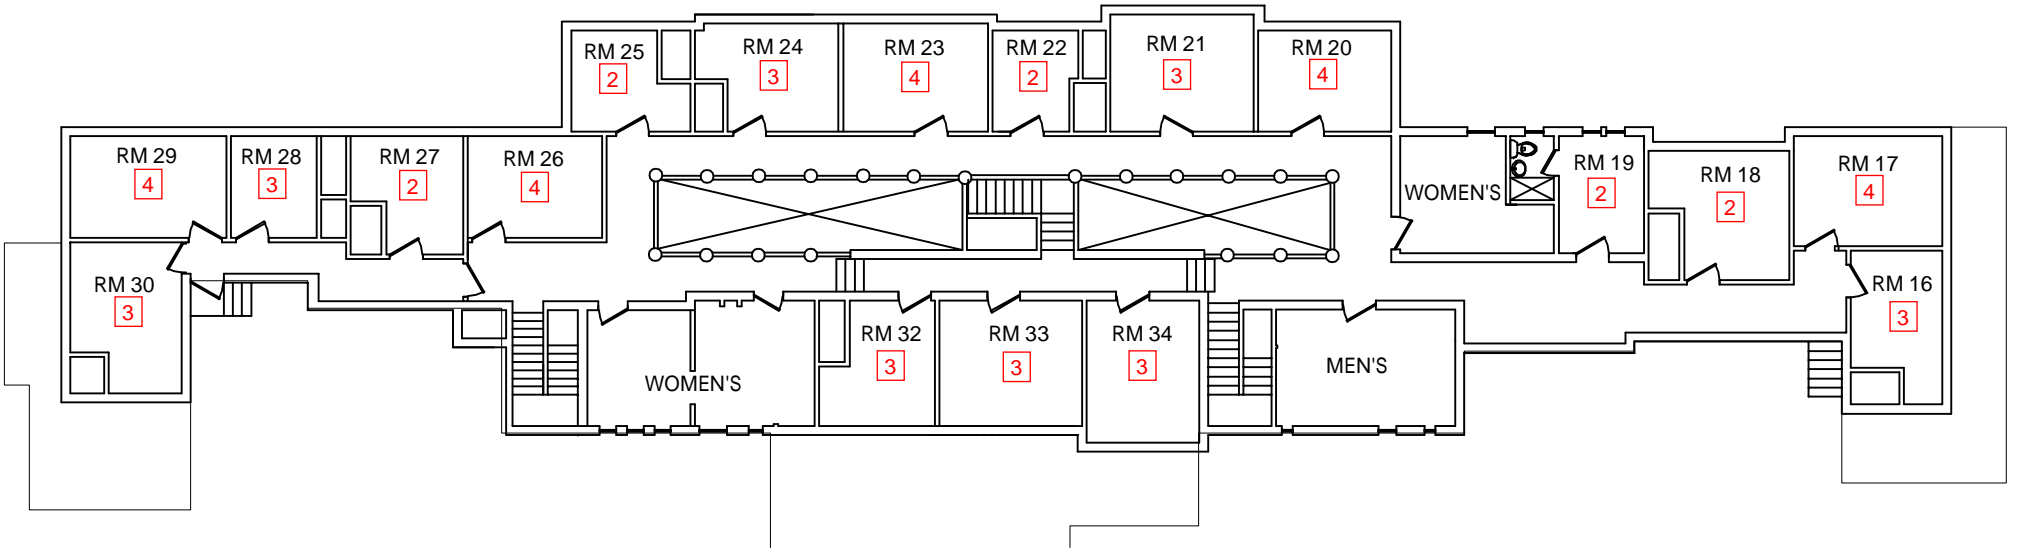

PUEBLO LODGE FIRST FLOOR

**[TOTAL 44 BEDS]
+8 COTS OPTIONAL**

19480 Bear Creek Rd, Los Gatos, CA 95033
 (669) 269-8811
www.greenmountainretreat.com
info@greenmountainretreat.com

**PUEBLO LODGE
SECOND FLOOR**
[TOTAL 54 BEDS]

**PUEBLO LODGE
PENTHOUSE**
[TOTAL 5 BEDS]

19480 Bear Creek Rd, Los Gatos, CA 95033
 (669) 269-8811
www.greenmountainretreat.com
info@greenmountainretreat.com